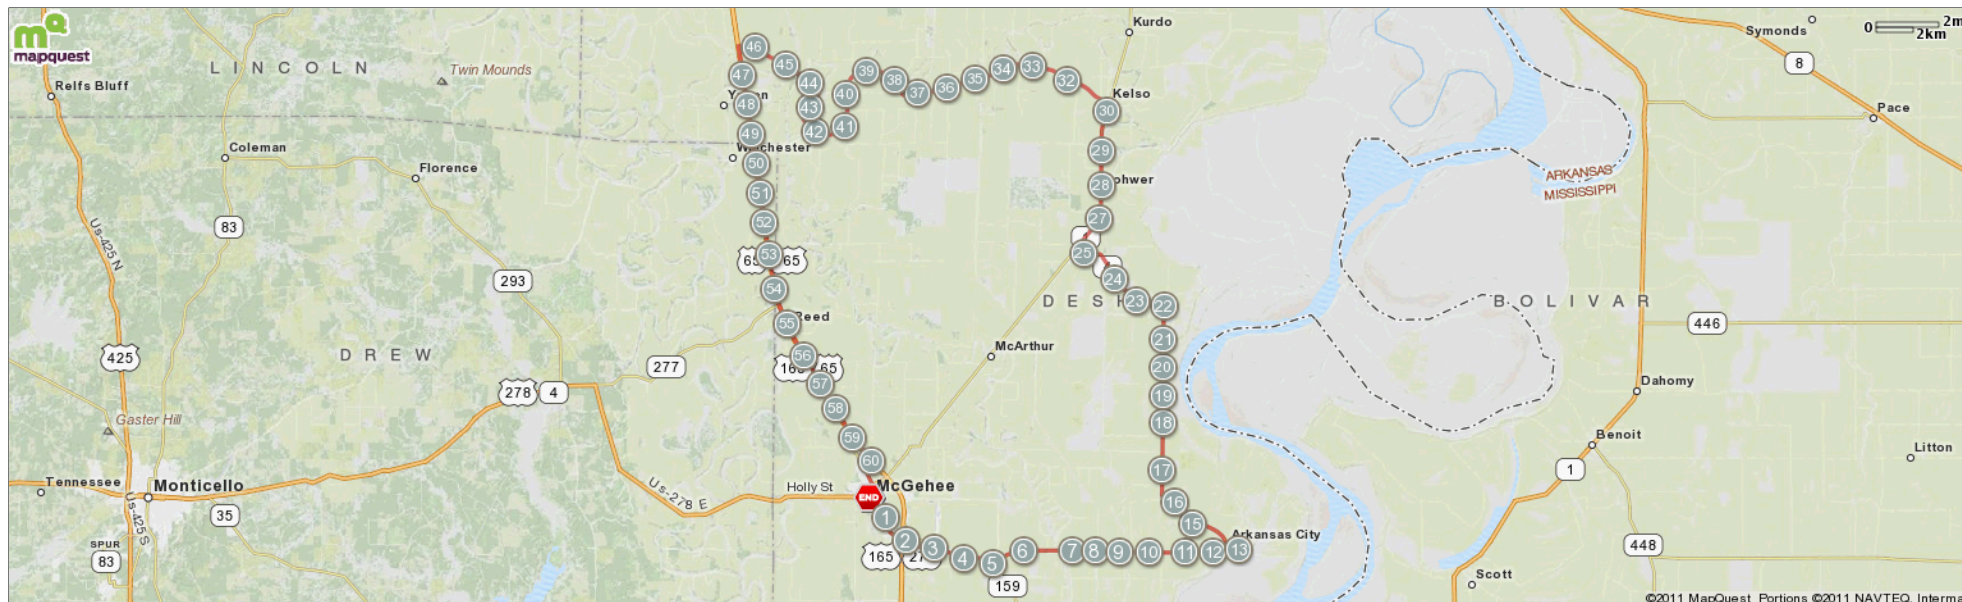

05/21/2011 Hoot Metric

Starts In McGehee, Arkansas

61.16 miles

Description

© MapMyFitness, LLC. All Rights Reserved, 2005-2008 | View more maps online at:
 Find this route online at mapmyride.com/routes/view/14966338
 Distance values on this map may differ slightly from values reported on the route engine.

Notes		
AT	FOR	NOTES
		No notes available, please create your routes with automatic notes enabled, or manually create notes when editing your route to see notes here!
		This segment shows 21.58 mi. (113,939 ft.) of your route.

Notes		
AT	FOR	NOTES
		No notes available, please create your routes with automatic notes enabled, or manually create notes when editing your route to see notes here!
		This segment shows 20.52 mi. (108,347 ft.) of your route.

Notes		
AT	FOR	NOTES
		No notes available, please create your routes with automatic notes enabled, or manually create notes when editing your route to see notes here!
		This segment shows 20.49 mi. (108,185 ft.) of your route.