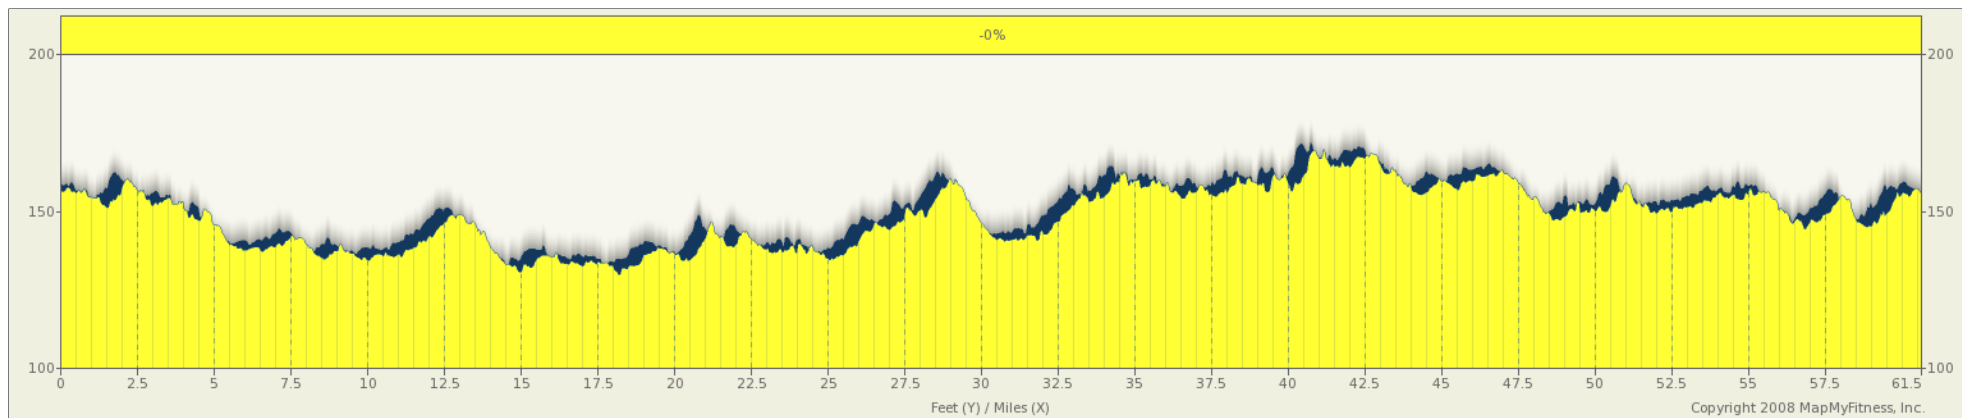

05/21/2011 Hoot Metric

Starts In McGehee, Arkansas

61.16 miles

Description

© MapMyFitness, LLC. All Rights Reserved, 2005-2008 | View more maps online at:
 Find this route online at mapmyride.com/routes/view/14966338
 Distance values on this map may differ slightly from values reported on the route engine.

Notes		
AT	FOR	NOTES
		No notes available, please create your routes with automatic notes enabled, or manually create notes when editing your route to see notes here!
		This segment shows 21.58 mi. (113,939 ft.) of your route.

Notes		
AT	FOR	NOTES
		No notes available, please create your routes with automatic notes enabled, or manually create notes when editing your route to see notes here!
		This segment shows 20.52 mi. (108,347 ft.) of your route.

Notes		
AT	FOR	NOTES
		No notes available, please create your routes with automatic notes enabled, or manually create notes when editing your route to see notes here!
		This segment shows 20.49 mi. (108,185 ft.) of your route.