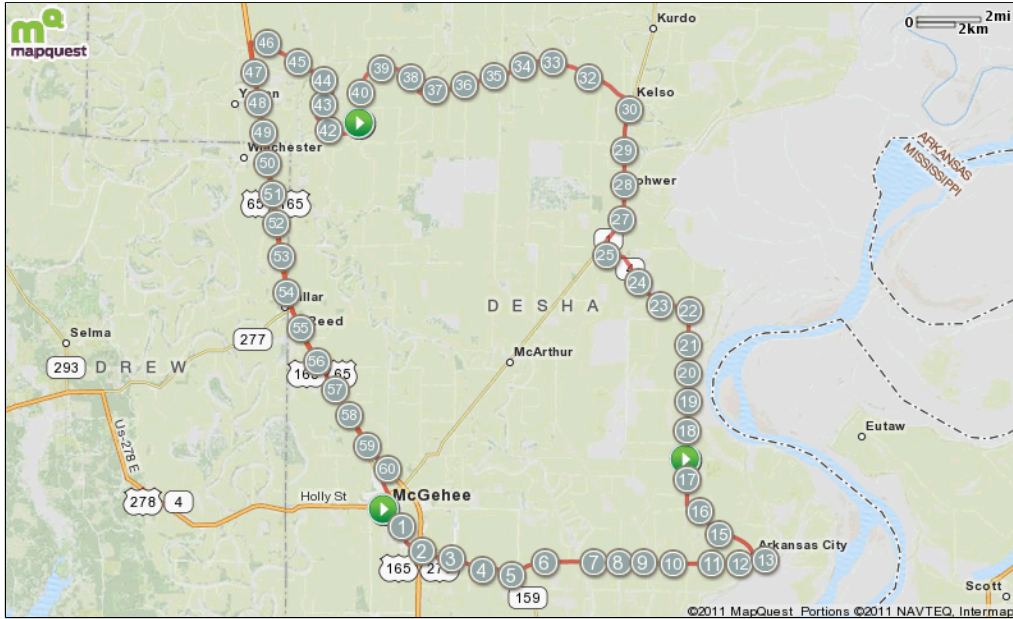

05/21/2011 Hoot Metric

Starts In McGehee, Arkansas

61.16 miles

Description

© MapMyFitness, LLC. All Rights Reserved, 2005-2008 | View more maps online at:
 Find this route online at mapmyride.com/routes/view/14966338
 Distance values on this map may differ slightly from values reported on the route engine.

Notes		
AT	FOR	NOTES
		No notes available, please create your routes with automatic notes enabled, or manually create notes when editing your route to see notes here!
		This segment shows 21.58 mi. (113,939 ft.) of your route.

Notes		
AT	FOR	NOTES
		No notes available, please create your routes with automatic notes enabled, or manually create notes when editing your route to see notes here!
		This segment shows 20.52 mi. (108,347 ft.) of your route.

Notes		
AT	FOR	NOTES
		No notes available, please create your routes with automatic notes enabled, or manually create notes when editing your route to see notes here!
		This segment shows 20.49 mi. (108,185 ft.) of your route.